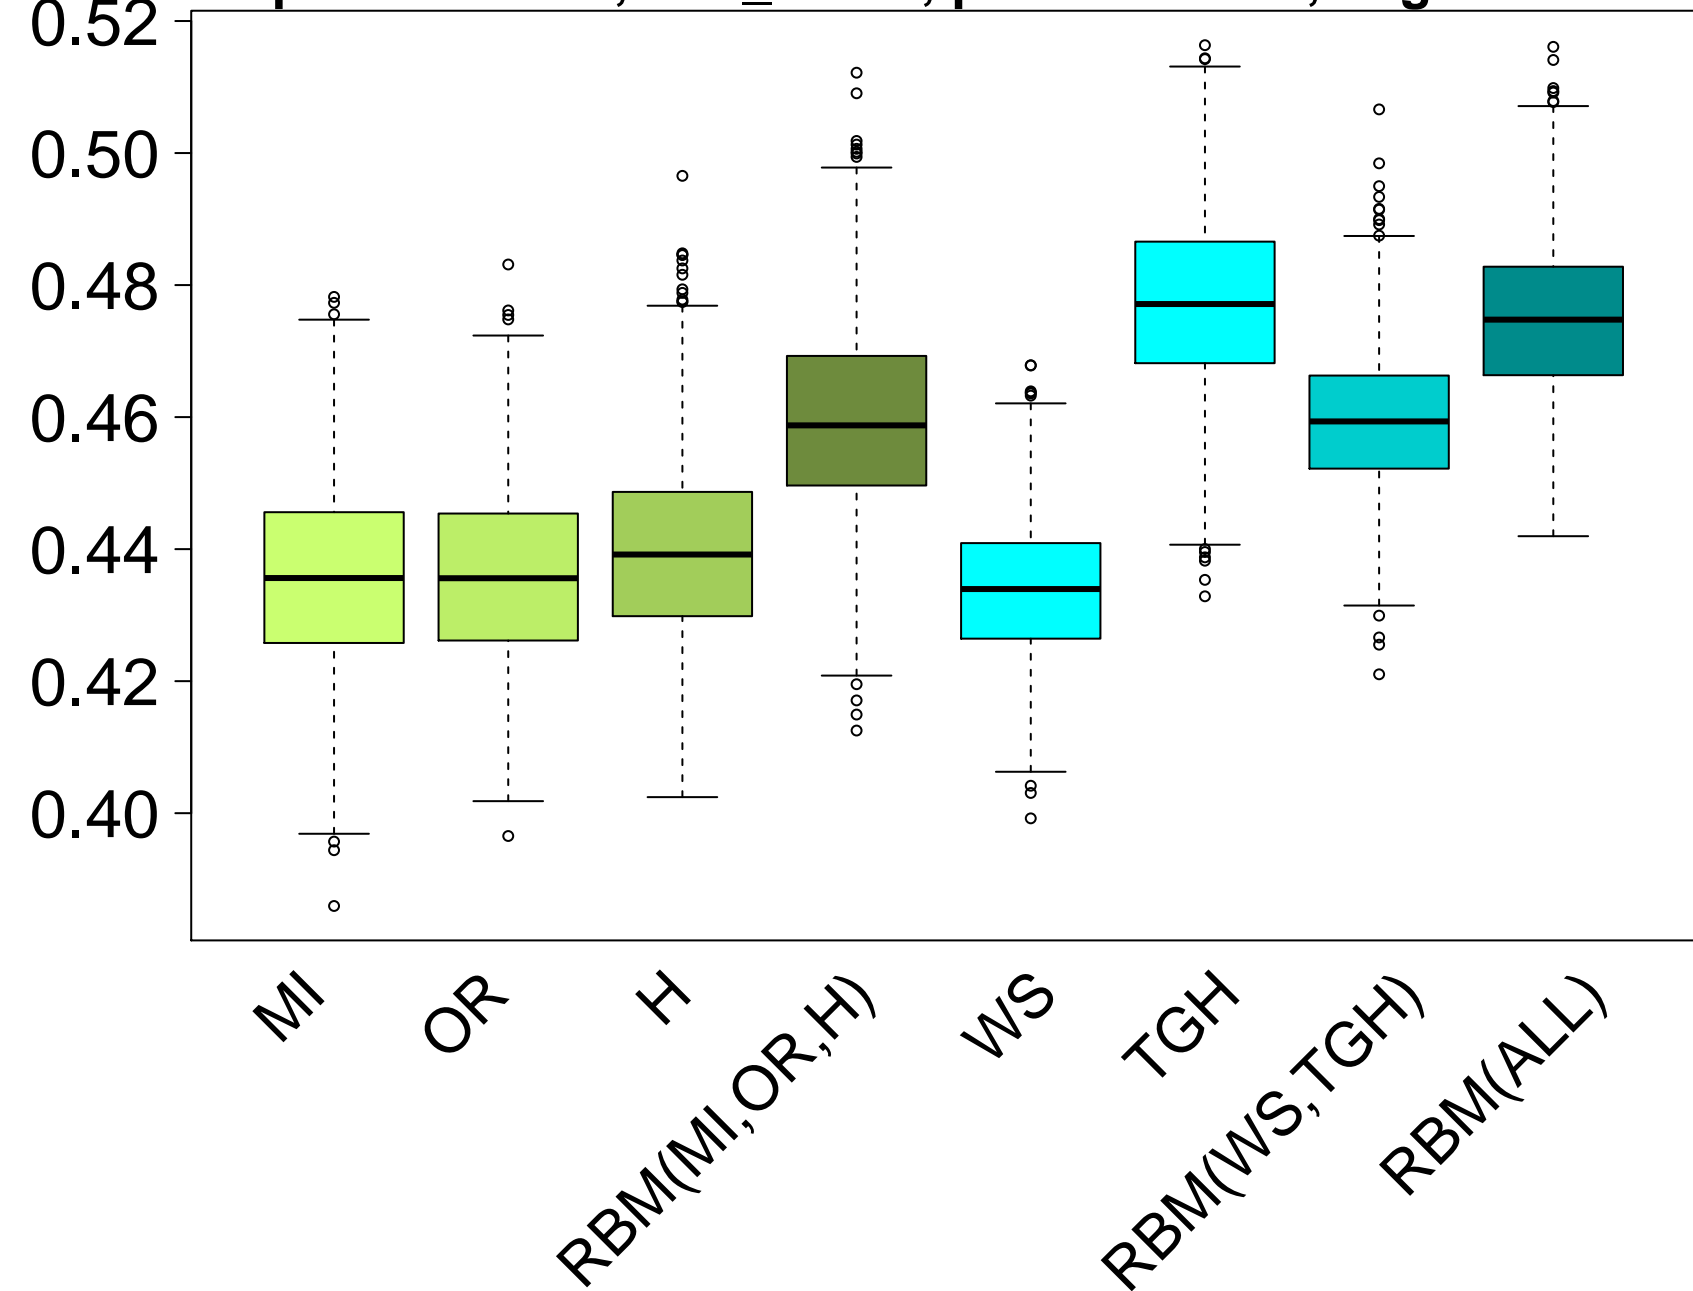

Barplots for AUC; mtu173; positives: 94; negatives: 860

Barplots for AUC; mtu_broad; positives: 212; negatives: 667

Barplots for AUC; mtu173; positives: 39; negatives: 452

Barplots for AUC; mtu_broad; positives: 74; negatives: 475