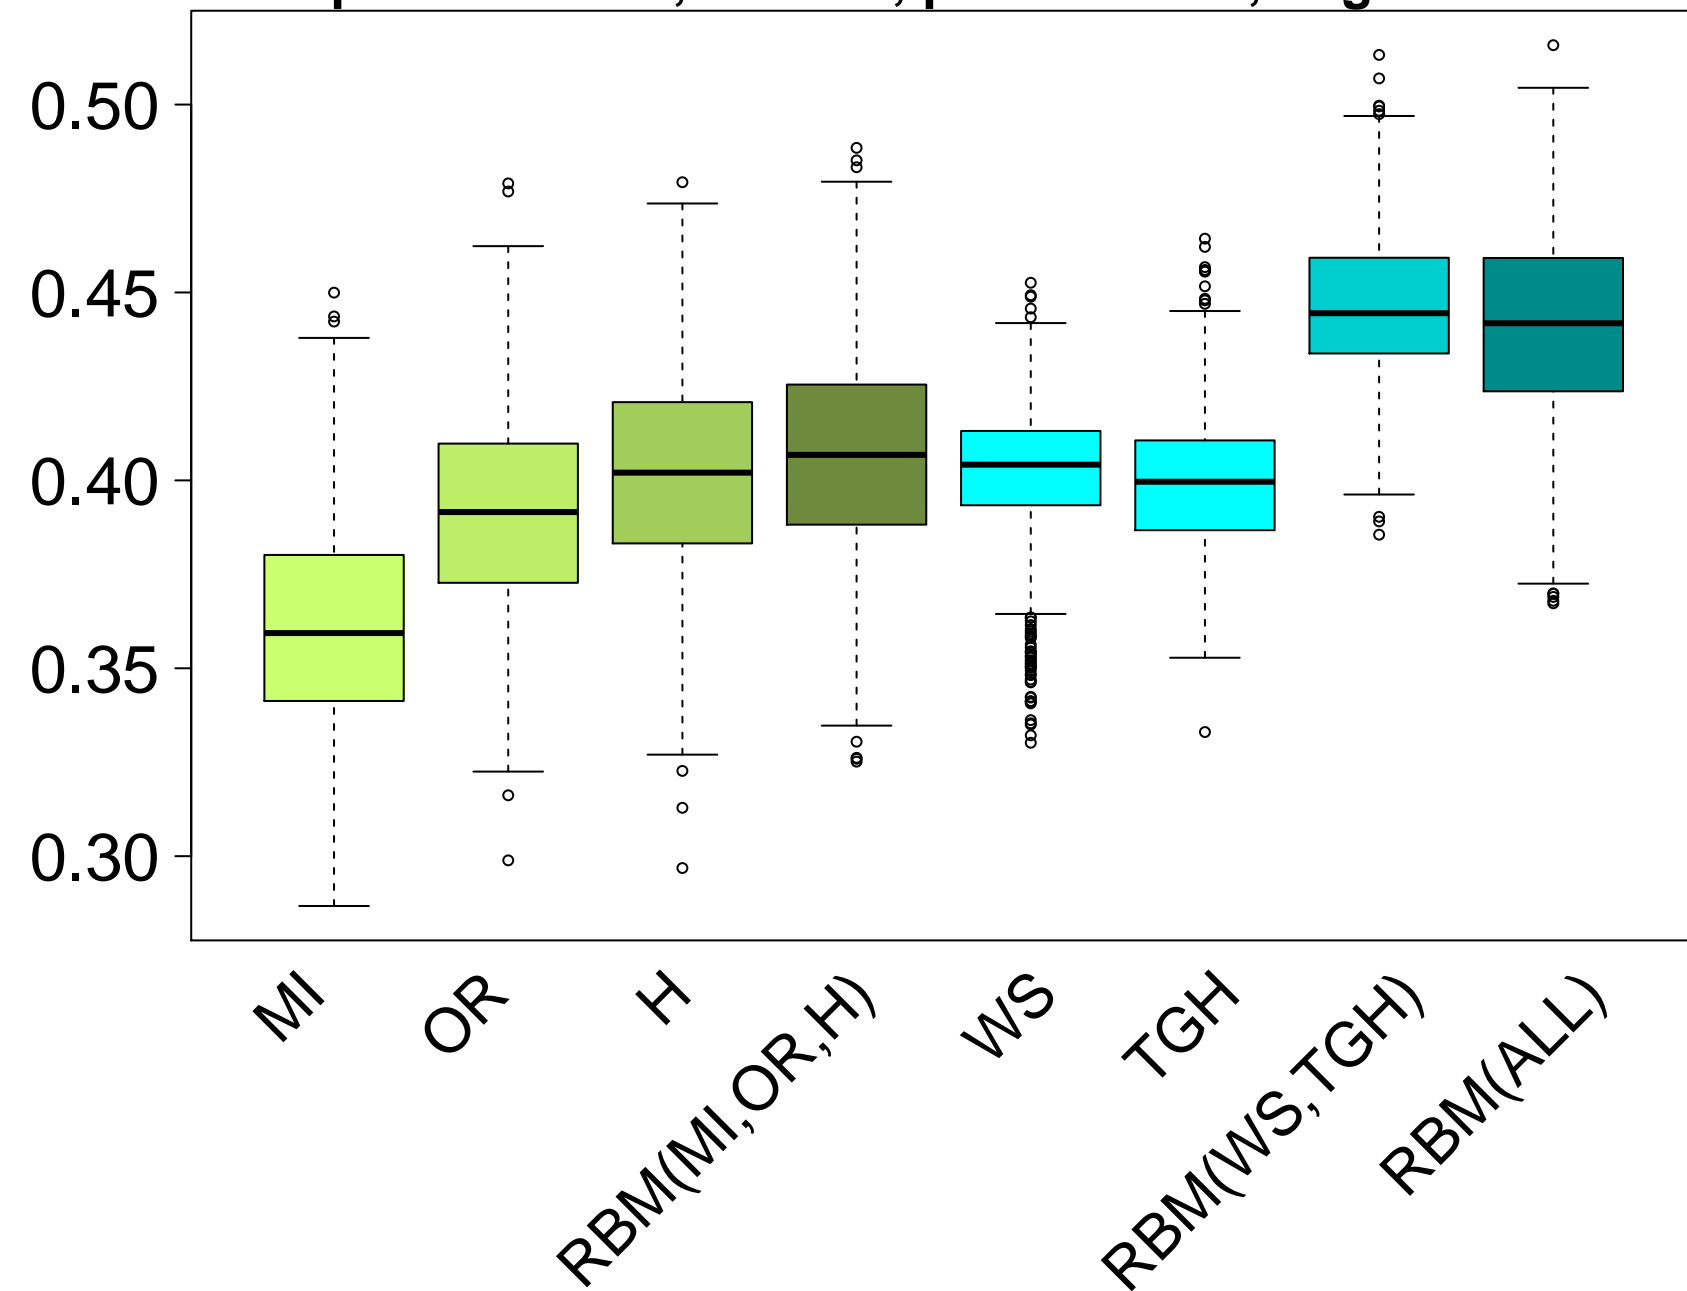

Barplots for AUC; mtu173; positives: 94; negatives: 860

Barplots for AUC; mtu_broad; positives: 212; negatives: 667

Barplots for AUC; mtu173; positives: 39; negatives: 452

Barplots for AUC; mtu_broad; positives: 74; negatives: 475