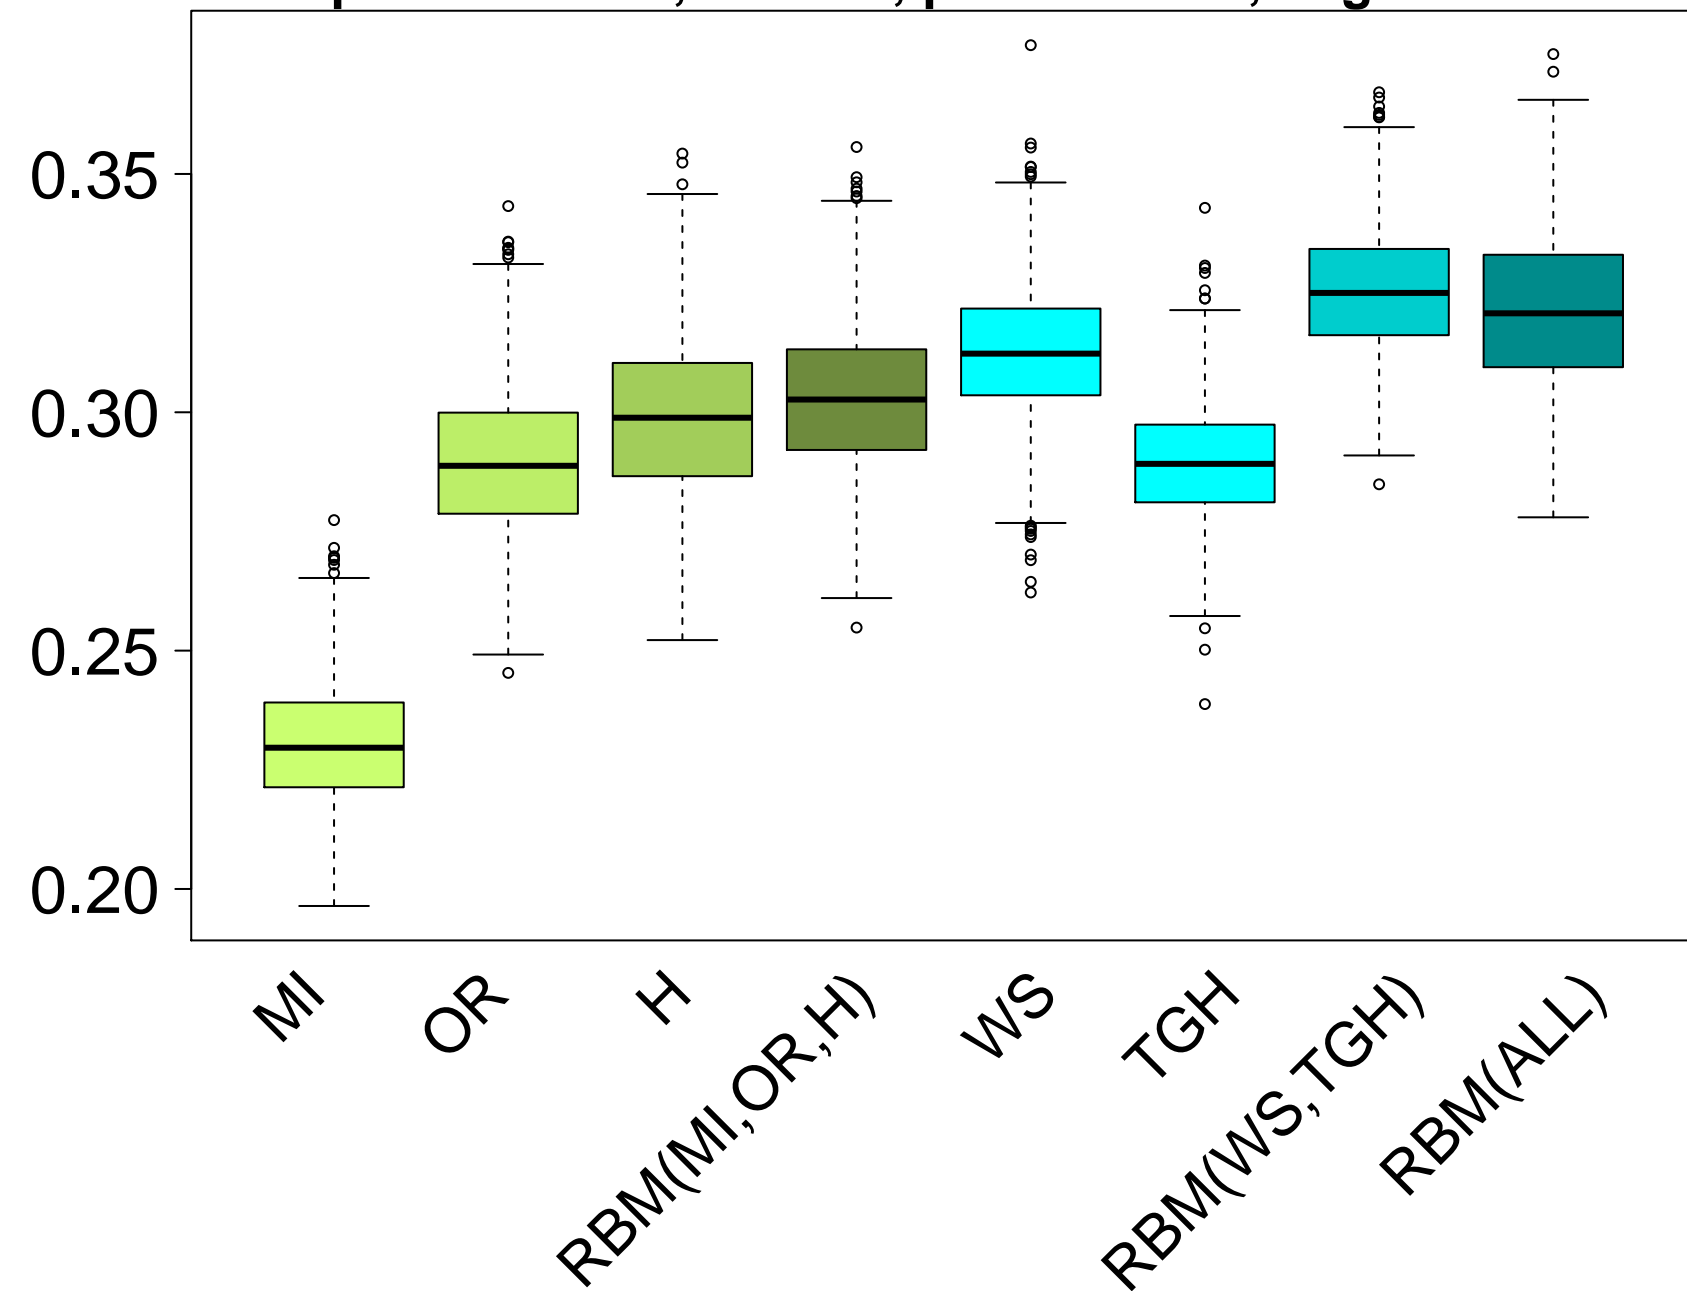

Barplots for AUC; mtu173; positives: 94; negatives: 860

Barplots for AUC; mtu_broad; positives: 212; negatives: 667

Barplots for AUC; mtu173; positives: 39; negatives: 452

Barplots for AUC; mtu_broad; positives: 74; negatives: 475